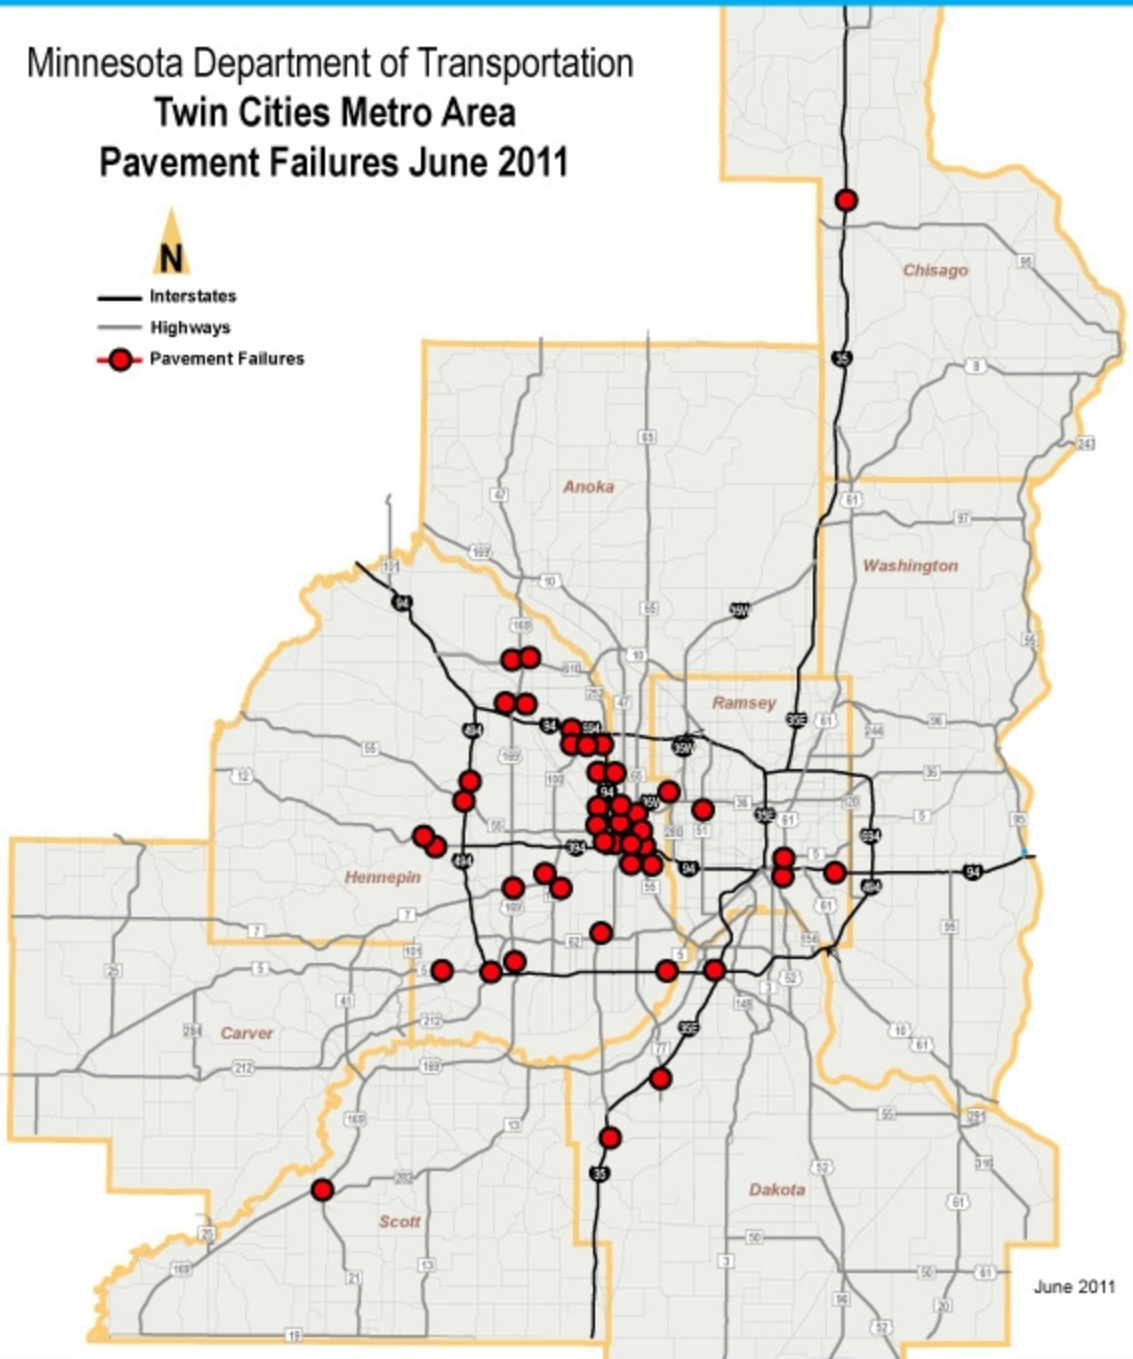

Minnesota Department of Transportation Twin Cities Metro Area Pavement Failures June 2011

- Interstates
- Highways
- Pavement Failures

June 2011